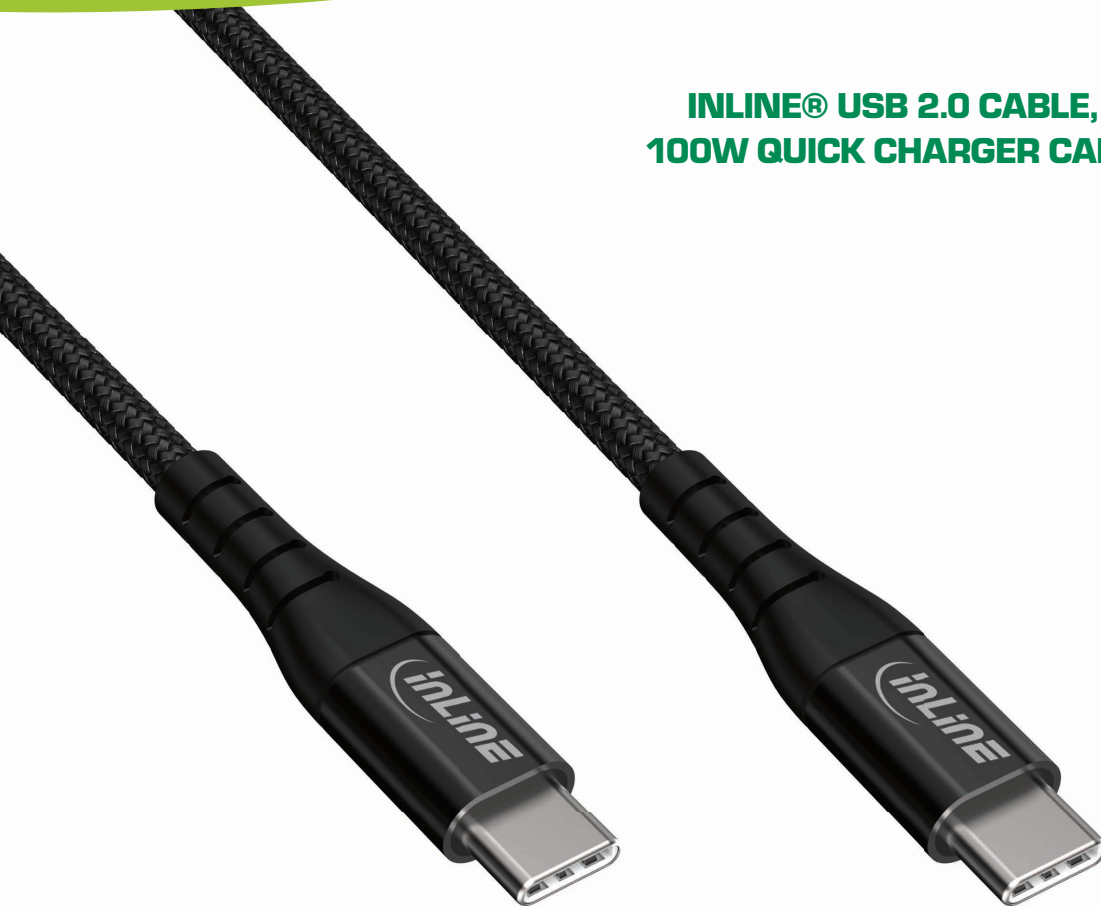

INLINE® USB 2.0 CABLE, USB-C MALE/MALE 100W QUICK CHARGER CABLE, TEXTILE BLACK

The USB-C cable is the perfect cable for fast charging of your smartphone or tablet with USB-C charging socket, it contains an intelligent E-Marker chip, which recognises the fastest charging option of the connected devices and prevents damage to hardware due to overvoltage.

- USB-C fast charging cable up to 100 W
- USB-C plug to USB-C plug in aluminium housing
- Flexible and robust cable with nylon fabric jacket
- With E-marker in the cable that allows a higher charging current of up to 5 A at 20 V
- USB 2.0 data transfer with up to 480 Mb/s

Technical Data	
Brand	InLine®
Colour	Black
Side A	USB-C male
Side B	USB-C male
Shielding	Double shielding
Type	USB 2.0
Signal	Data/Power
Cross-section	AWG 20
Outer diameter	4.0 mm
Data transfer rate	480 Mb/s
Design	Round cable
Special feature	Textile braiding
Packing	Retail
USB specification	USB 2.0